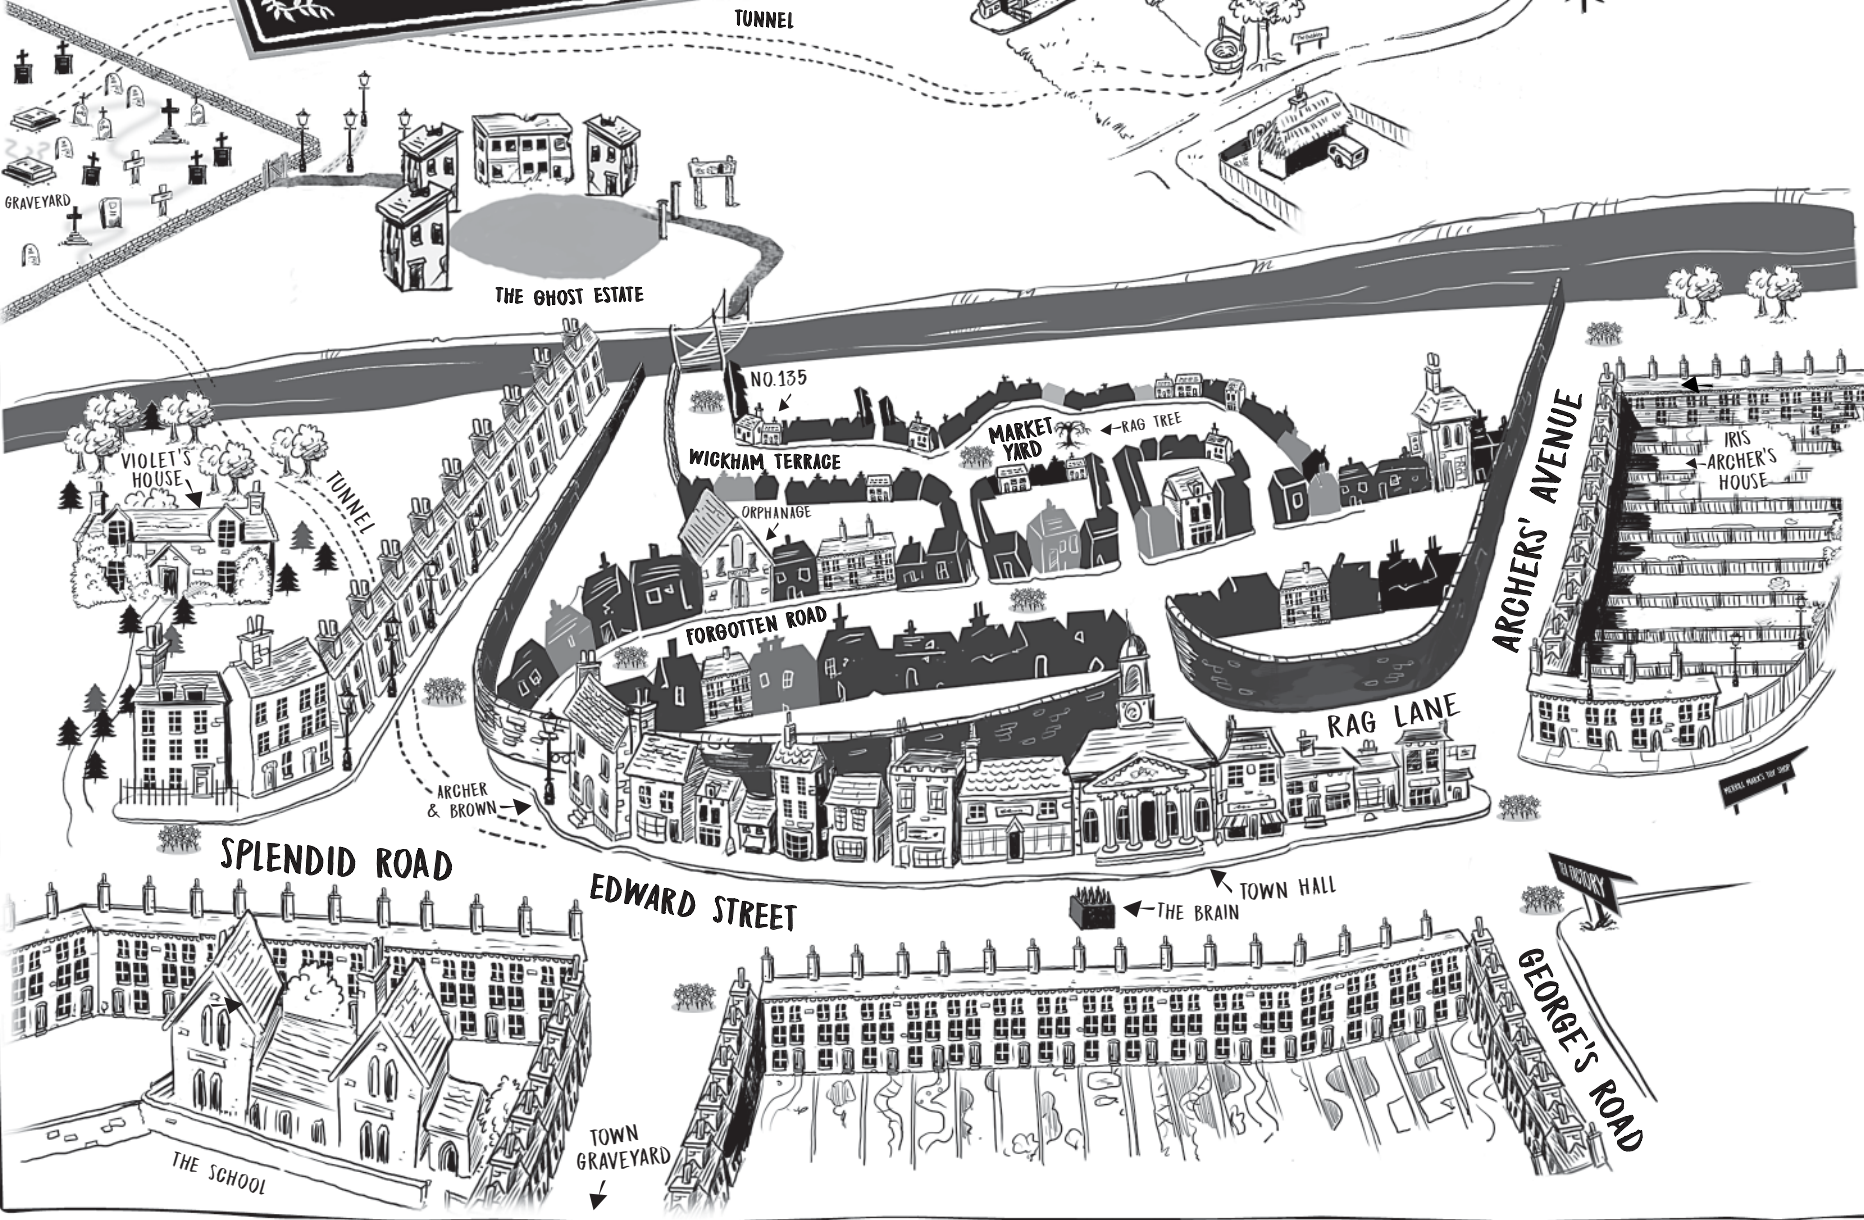

WELCOME TO TOWN

GRAVEYARD

THE
OUTSKIRTS

THE GHOST ESTATE

VIOLET'S
HOUSE

NO. 135

WICKHAM TERRACE

MARKET
YARD

← RAG TREE

ORPHANAGE

FORGOTTEN ROAD

RAG LANE

IRIS'S
HOUSE

SPLINDID ROAD

ARCHER
& BROWN

EDWARD STREET

TOWN HALL

← THE BRAIN

THE SCHOOL

TOWN
GRAVEYARD

GEORGE'S ROAD

BARRACKS

PEBBLE PAGES 107 108