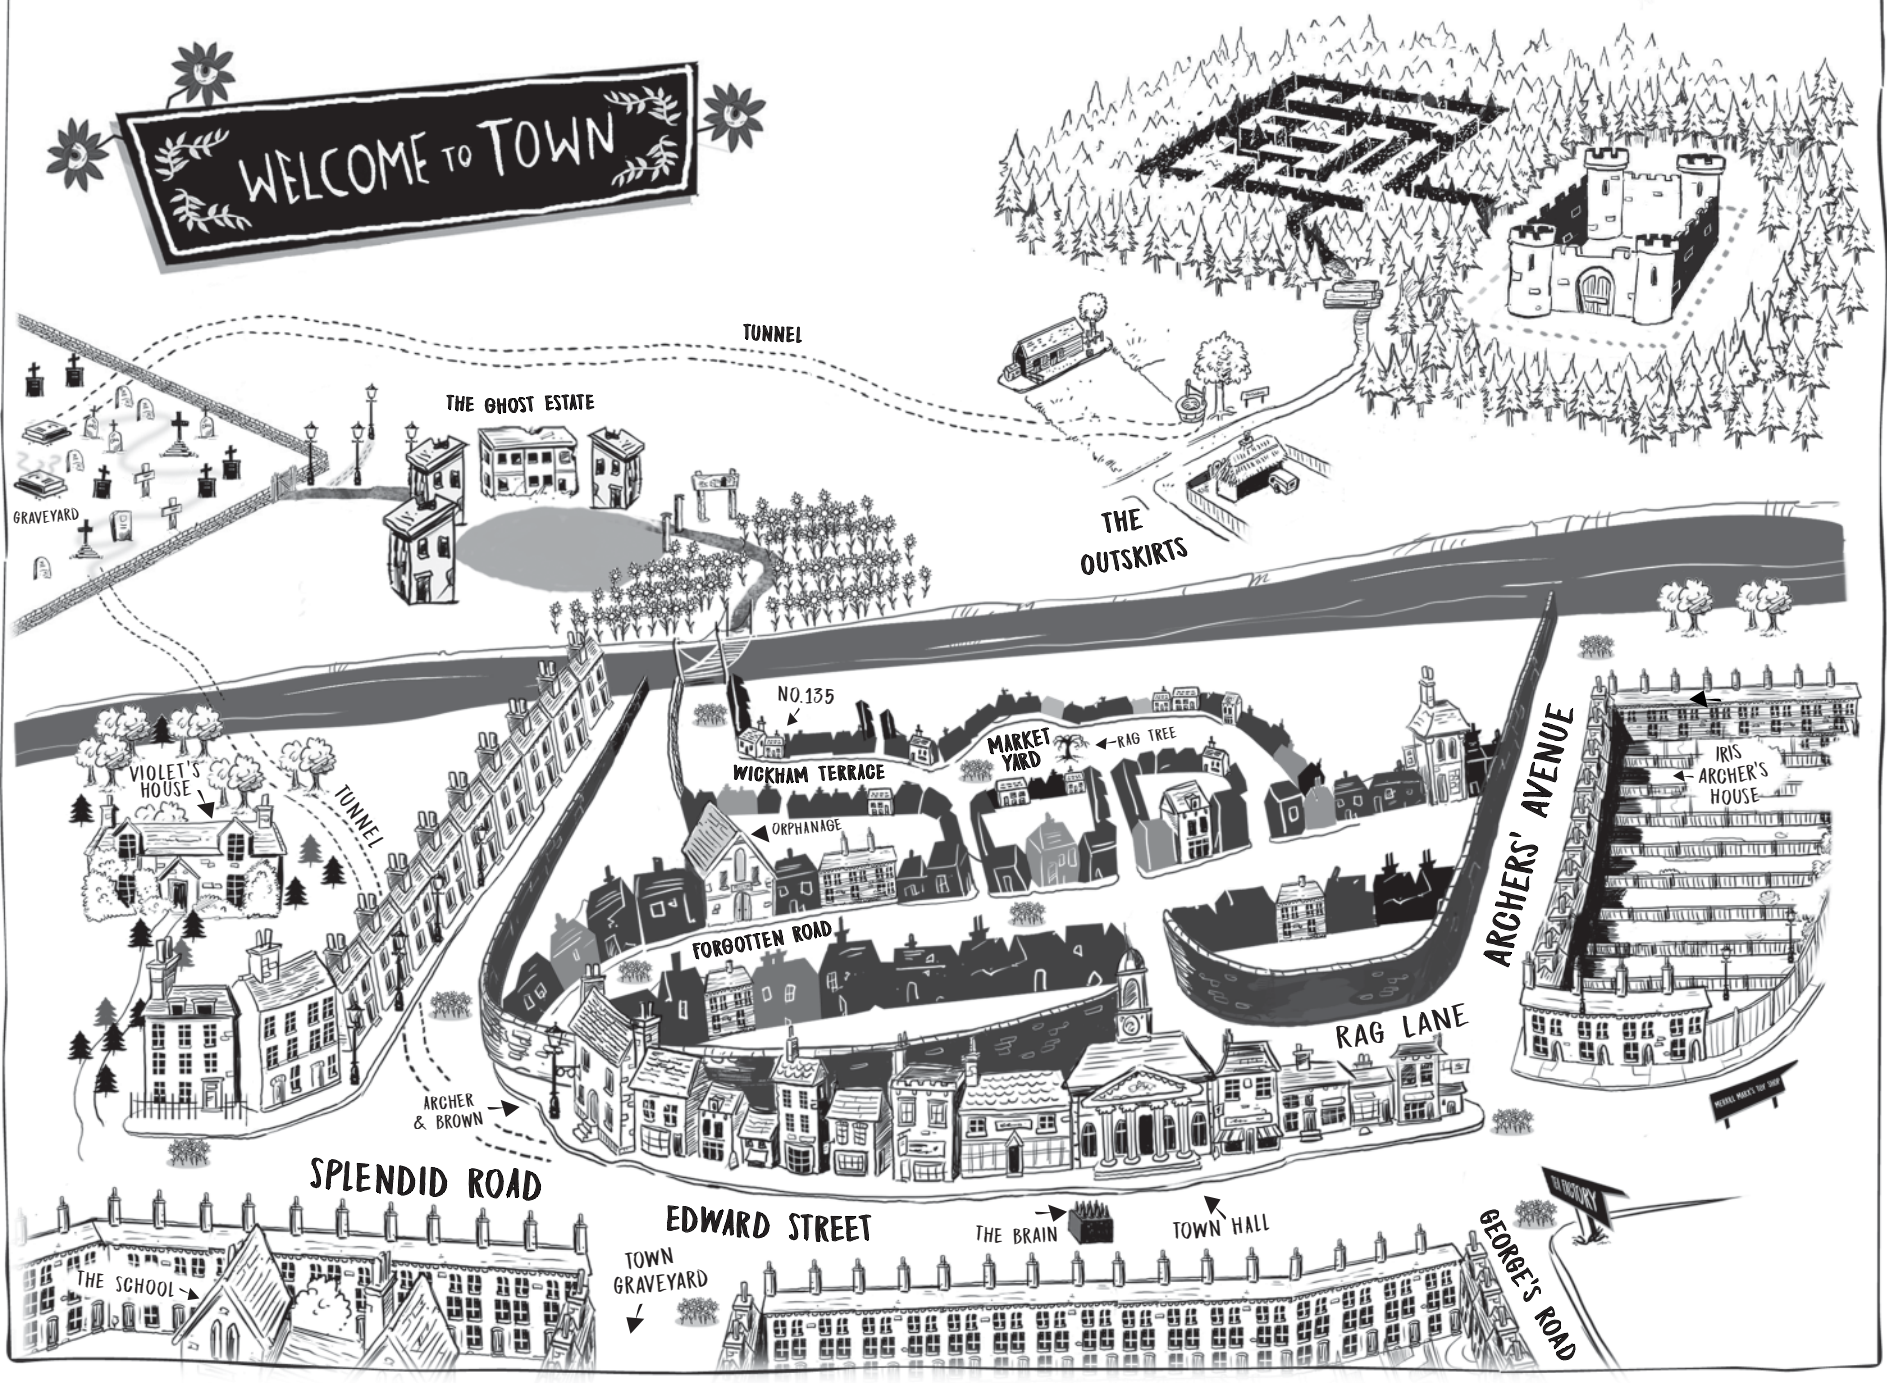

WELCOME TO TOWN

GRAVEYARD

THE GHOST ESTATE

TUNNEL

THE OUTSKIRTS

VIOLET'S HOUSE

TUNNEL

NO. 135

WICKHAM TERRACE

MARKET YARD

RAG TREE

ORPHANAGE

FORGOTTEN ROAD

RAG LANE

ARCHERS' AVENUE

IRIS ARCHER'S HOUSE

SPLendid ROAD

THE SCHOOL

EDWARD STREET

THE BRAIN

TOWN HALL

TOWN GRAVEYARD

GEORGE'S ROAD

PUB